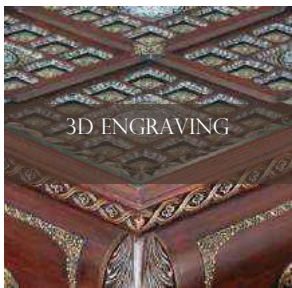

For more designs visit our website www.themashrabiya.com Or Visit our facebook.com/themashrabiya