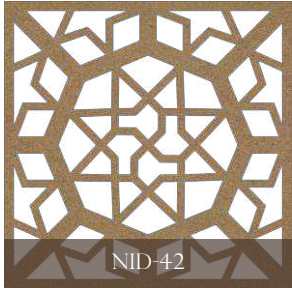

For more designs visit our website www.themashrabiya.com Or Visit our facebook.com/themashrabiya