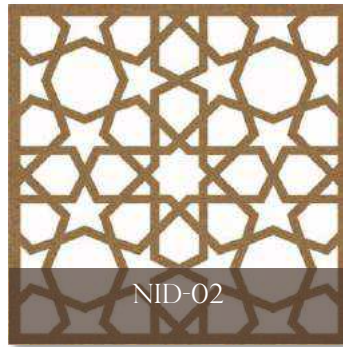

WWW.THEMASHRABIYA.COM

*Decorative panels for interiors & landscapes*

MDF, Plywood & Wood (CNC & Laser)  
Sheet Size: 1200 x 2400mm Thickness 3, 6, 9,12,15,18, 22 & 25mm  
Acrylic (CNC & Laser)  
Sheet Size: 1200 x 2400mm Thickness can cut up to 15mm  
Aluminum (CNC & Water Jet)  
Sheet Size: 1200 x 2400mm Thickness 1.8, 3, 6, 8 & 10mm