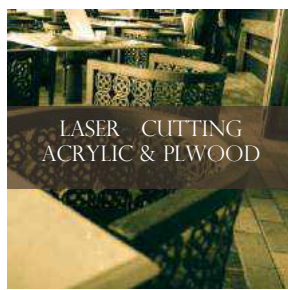

For more designs visit our website www.themashrabiya.com Or Visit our facebook.com/themashrabiya