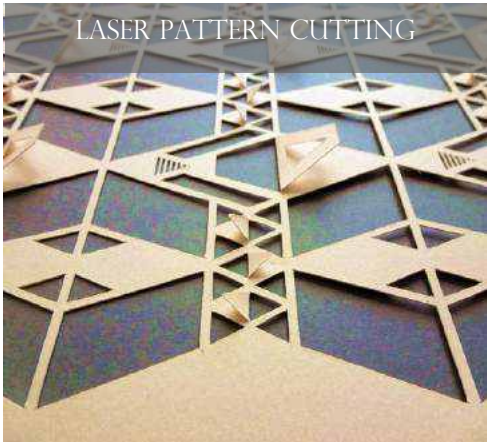

CNC & LASER
CUTTING & ENGRAVING

Decorative panels for interiors & landscapes

TRANSFORM YOUR INTERIORS INSTANTLY WITH EXCITING RANGE OF MASHRABIYA SCREENS. BE INSPIRED BY MANY DIFFERENT DESIGNS, TEXTURES & FINISHES.

The Mashrabiya panels bring your walls to life with modern and contemporary textured wall designs. Mashrabiya Screens can be installed for commercial use, hotels, office lobbies, retail outlets, restaurants and home interior.