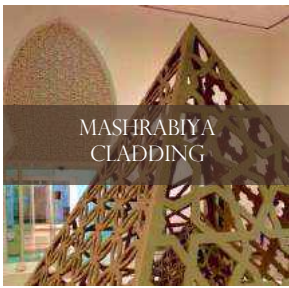

For more designs visit our website www.themashrabiya.com Or Visit our facebook.com/themashrabiya