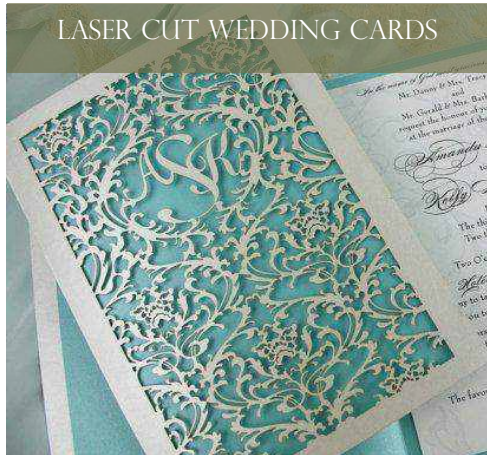

CNC & LASER
CUTTING & ENGRAVING

Decorative panels for interiors & landscapes

TRANSFORM YOUR INTERIORS INSTANTLY WITH EXCITING RANGE OF MASHRABIYA SCREENS. BE INSPIRED BY MANY DIFFERENT DESIGNS, TEXTURES & FINISHES.

The Mashrabiya panels bring your walls to life with modern and contemporary textured wall designs. Mashrabiya Screens can be installed for commercial use, hotels, office lobbies, retail outlets, restaurants and home interior.