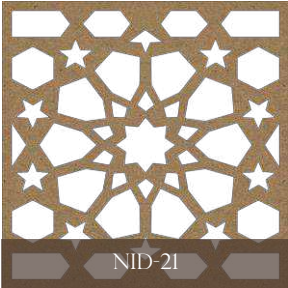

For more designs visit our website www.themashrabiya.com Or Visit our facebook.com/themashrabiya