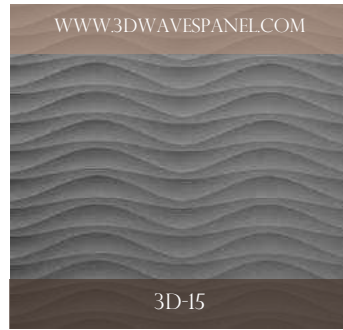

For more designs visit our website www.3dwavespanel.com Or Visit our facebook.com/3D-wave-panel

Patterns can be oriented vertically or horizontally for greater flexibility on walls and furniture.