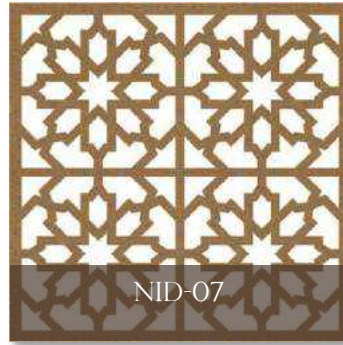

WWW.THEMASHRABIYA.COM

Decorative panels for interiors & landscapes

MDF, Plywood & Wood (CNC & Laser)
Sheet Size: 1200 x 2400mm Thickness 3, 6, 9,12,15,18, 22 & 25mm
Acrylic (CNC & Laser)
Sheet Size: 1200 x 2400mm Thickness can cut up to 15mm
Aluminum (CNC & Water Jet)
Sheet Size: 1200 x 2400mm Thickness 1.8, 3, 6, 8 & 10mm