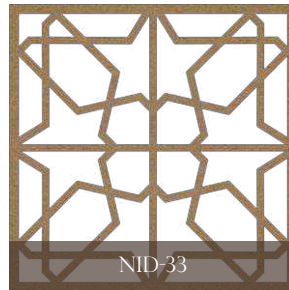

For more designs visit our website www.themashrabiya.com Or Visit our facebook.com/themashrabiya