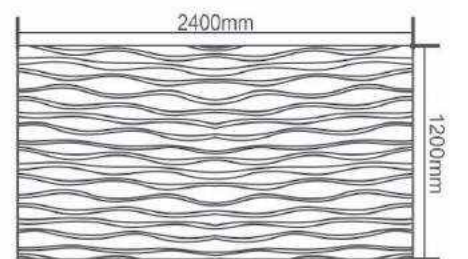

WWW3DWAVESPANEL.COM