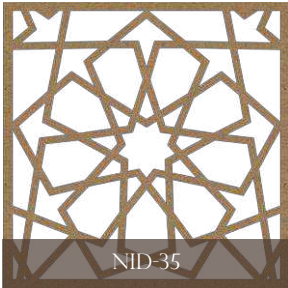

For more designs visit our website www.themashrabiya.com Or Visit our facebook.com/themashrabiya