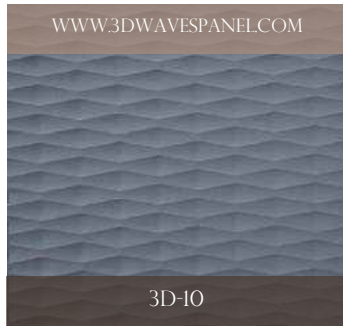

For more designs visit our website www.3dwavespanel.com Or Visit our facebook.com/3D-wave-panel

Patterns can be oriented vertically or horizontally for greater flexibility on walls and furniture.