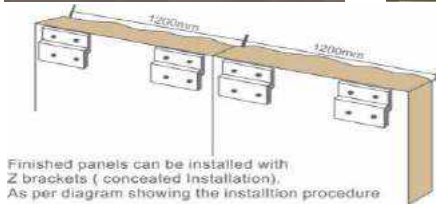

WWW3DWAVESPANEL.COM