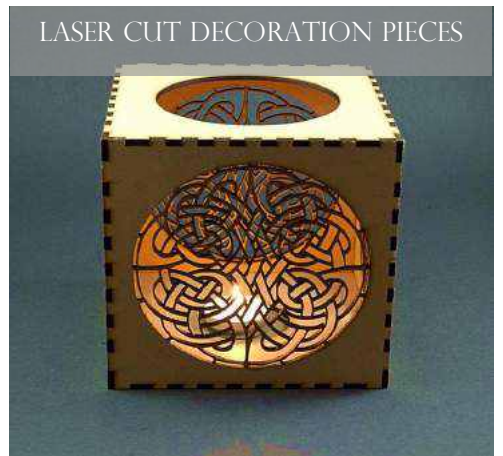

MADE IN UNITED ARAB EMIRATES

CNC & LASER  
CUTTING & ENGRAVING

*Decorative panels for interiors & landscapes*

TRANSFORM YOUR INTERIORS INSTANTLY WITH EXCITING RANGE OF MASHRABIYA SCREENS. BE INSPIRED BY MANY DIFFERENT DESIGNS, TEXTURES & FINISHES.

WWW.THEMASHRABIYA.COM

*Decorative panels for interiors & landscapes*

MDF, Plywood & Wood (CNC & Laser)  
Sheet Size: 1200 x 2400mm Thickness 3, 6, 9,12,15,18, 22 & 25mm  
Acrylic (CNC & Laser)  
Sheet Size: 1200 x 2400mm Thickness can cut up to 15mm  
Aluminum (CNC & Water Jet)  
Sheet Size: 1200 x 2400mm Thickness 1.8, 3, 6, 8 & 10mm