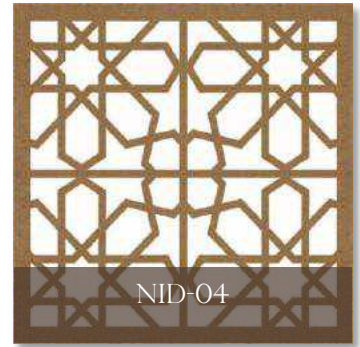

WWW.THEMASHRABIYA.COM

*Decorative panels for interiors & landscapes*

MDF, Plywood & Wood (CNC & Laser)  
Sheet Size: 1200 x 2400mm Thickness 3, 6, 9,12,15,18, 22 & 25mm  
Acrylic (CNC & Laser)  
Sheet Size: 1200 x 2400mm Thickness can cut up to 15mm  
Aluminum (CNC & Water Jet)  
Sheet Size: 1200 x 2400mm Thickness 1.8, 3, 6, 8 & 10mm