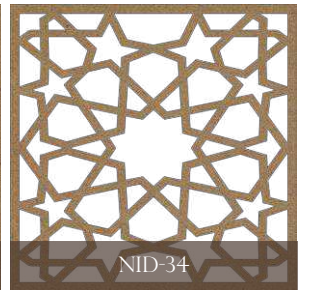

For more designs visit our website www.themashrabiya.com Or Visit our facebook.com/themashrabiya